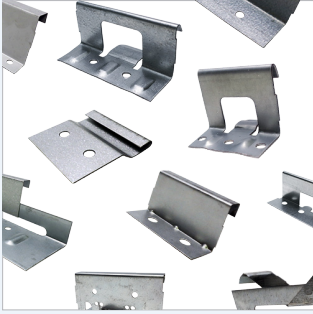

**Sheffield Metals
International**

A MAZZELLA COMPANY

YOUR ONE SOURCE FOR ROOFING ACCESSORIES

**GALVALUME &
STAINLESS STEEL CLIPS**

**CARBON STEEL &
STAINLESS FASTENERS**

UNDERLAYMENTS

PIPE BOOTS

SNOW RETENTION

POP RIVETS

**SEALANTS &
BUTYL TAPE**

**PAINT PENS &
TOUCH-UP PAINT**